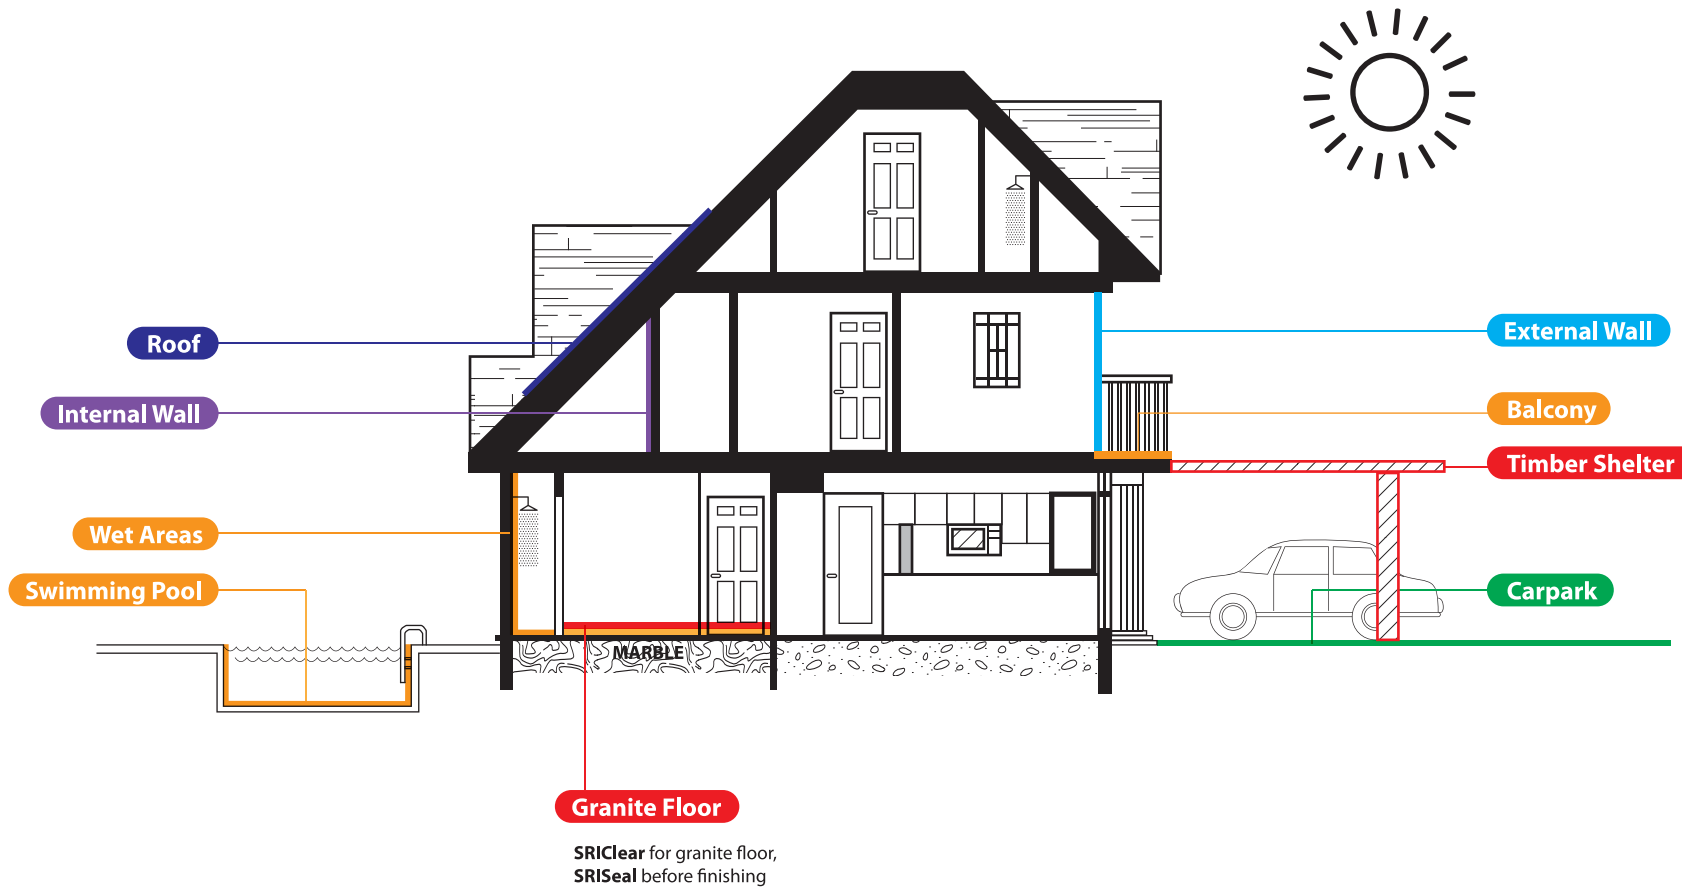

FOR RESIDENTIAL

- **SRIKote**
Wall waterproofing coating
- **SRIFlex**
Roof waterproofing coating
- **SRIClear**
Clear coating to seal natural stone and timber
- **SRIGuard**
Trafficable anti-skid coating
- **SRISeal**
Wet area waterproofing coating
- **SRIKool**
Heat insulation & waterproofing coating
- **SRIEpo**
Epoxy for heavy duty floor